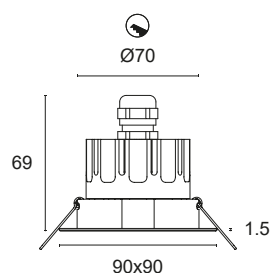

Power LED CRI>80

Power: 4W@350mA – 8W@500mA

Lumen: 540Lm@350mA – 864Lm@500mA

350mA - 500mA constant current power supply

Series connection, 50 cm cable

Constant current power supplies page 232-233

Dimming Accessories page 249

 **MADE IN ITALY**

BASIC CODES

L25.

FINISHES

- 1 White
- 2 Matt black
- 5 Gloss aluminium
- 7 Brushed aluminium

LIGHT BEAM

- 10 10°
- 35 35°
- 60 60°
- 80 80°

LED COLOUR

- BN 4000K
- BC 3000K
- CC 2700K
- BL Blue
- VE Green
- RO Red
- AM Amber

POWER

- 3 4x1W - 350mA - 540 lm**
- 5 4x2W - 500mA - 864 lm**

Code example:

FOUR HOLE Q + White + 80° light beam + 3000K + 4W = Code: L25.180BC3