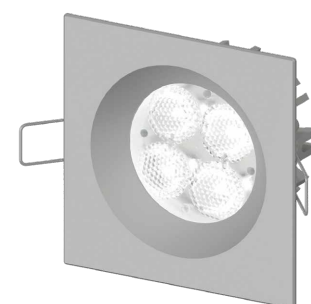

FOUR HOLE Q

L25.

Polished, decorated aluminium recessed square light with powerful LEDs suitable for decorative lighting of residential and retail environments. Choice of secondary recessed optics. Can be flush fitted indoors. Flush-mounted with springs.

Power LED CRI>80

Power: 4W@350mA – 8W@500mA

Lumen: 540Lm@350mA – 864Lm@500mA

350mA - 500mA constant current power supply

Series connection, 50 cm cable

Constant current power supplies page 232-233

Dimming Accessories page 249

 **MADE IN ITALY**

BASIC CODES

L25.

FINISHES

- 1 White
- 2 Matt black
- 5 Gloss aluminium
- 7 Brushed aluminium

LIGHT BEAM

- 10 10°
- 35 35°
- 60 60°
- 80 80°

LED COLOUR

- BN 4000K
- BC 3000K
- CC 2700K
- BL Blue
- VE Green
- RO Red
- AM Amber

POWER

- 3 4x1W - 350mA - 540 lm**
- 5 4x2W - 500mA - 864 lm**

Code example:

FOUR HOLE Q + White + 80° light beam + 3000K + 4W = Code: L25.180BC3