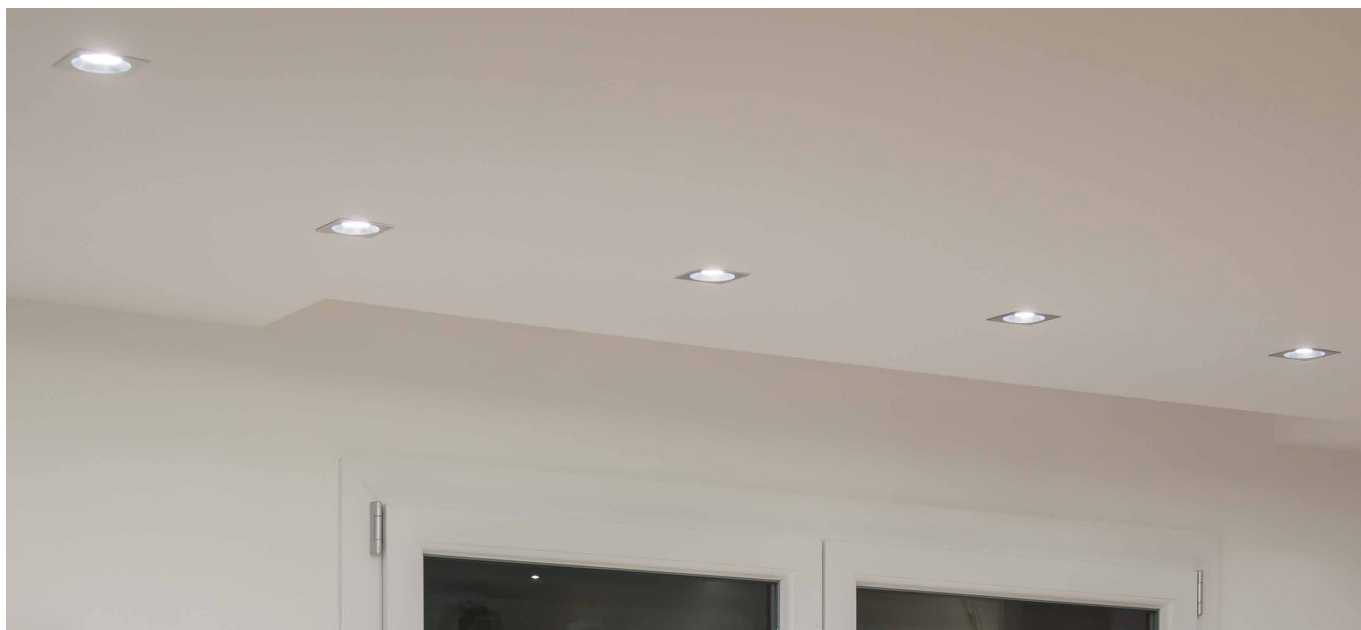

FOUR HOLE Q

L25.

Polished, decorated aluminium recessed square light with powerful LEDs suitable for decorative lighting of residential and retail environments. Choice of secondary recessed optics. Can be flush fitted indoors. Flush-mounted with springs.

 **MADE IN ITALY**

BASIC CODES

L25.

FINISHES

- 1 White
- 2 Matt black
- 5 Gloss aluminium
- 7 Brushed aluminium

LIGHT BEAM

- 10 10°
- 35 35°
- 60 60°
- 80 80°

LED COLOUR

- BN 4000K
- BC 3000K
- CC 2700K
- BL Blue
- VE Green
- RO Red
- AM Amber

POWER

- 3 4x1W - 350mA - 540 lm**
- 5 4x2W - 500mA - 864 lm**

Code example:

FOUR HOLE Q + White + 80° light beam + 3000K + 4W = Code: L25.180BC3